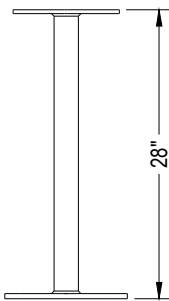

CF30CP-SM (SURFACE MOUNT)