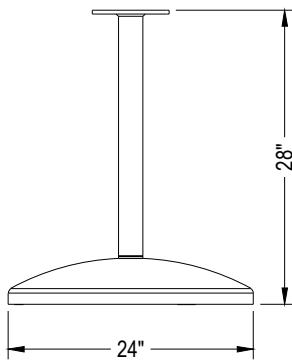

→ MATERIALS:

PEDESTAL: 24" x 12 GA  
CENTER PIPE: 2" SCHEDULE 40 PIPE  
CONNECTION PLATES: 1/4" PLATE

INDICATE DESIRED PEDESRAKMODEL

CF30CP-SM: 30" SURFACE MOUNT PEDESTAL

CF30CP-FM: 30" FREESTANDING PEDESTAL

CF42CP-SM: 42" SURFACE MOUNT PEDESTAL

CF42CP-FM: 42" FREESTANDING PEDESTAL

INDICATE DESIRED FINISH (<http://brpbybison.com/finishes.html>):

WEATHERBEATER MASTERCOAT POWDER COATING (RECOMMENDED)

SPECIFY COLOR: \_\_\_\_\_