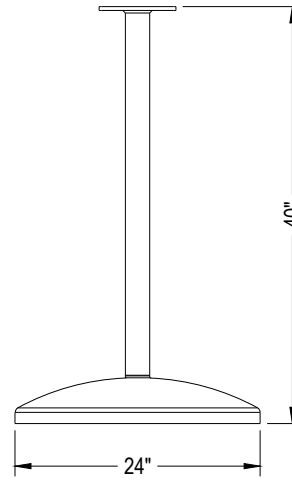

CF42CP-FM (FREESTANDING)